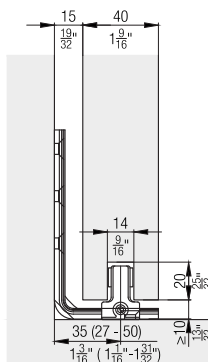

Set consisting of:

		11695	26044	No.
	Running gear, 2-wheeled, plastic, with suspension bolt M14	2	2	10424
	Stopper, with adjustable retention spring	1	2	10639
	Suspension profile, with plate M14	2	2	10491
	Cover cap for glass suspension profile, plastic, anthracite	2	2	20907
	Bottom guide, zero tolerance, groove width 14 mm (9/16"), plastic	1	1	14711
	Rubber buffer, 29x11 mm (1 5/32"x7/16"), for screw fixing	1	1	13114

Running tracks

	mm (inch)	No.
	3,000 (9' 10 1/8 ")	24608
	4,000 (13' 1 15/32")	24607
	5,000 (16' 4 27/32")	24606
	6,000 (19' 8 7/32")	24605
	cut to size	24609

Guide tracks

		mm (inch)	No.
	Guide track, for groove mounting, plastic, 5-piece set	3,000 (9' 10 1/8 ")	14963

Suspension profiles

For better distribution of the door weight, we recommend a continuous suspension profile for heavy sliding doors.

		mm (inch)	No.
	Multi purpose suspension and retainer profile, aluminum, anodized, pre-drilled	6,500 (21' 3 29/32")	10346
		cut to size	10347

Accessories

		No.
	Bottom door stopper, with centering, stainless steel look	21473
	Bottom door stopper, with centering, chrome-plated, matt	20773
	Connecting pins to profiles, 2-piece set	21347

Hawa Confort 160

The convenient solution for inadequate fastening options in brittle sub-floors or in the area of floor heating. This bottom guide is mounted on the wall. Details and accessories from page 476.

Accessories

- Hawa Junior bottom guides for wall mounting from page 476
- Lock solutions from page 479
- General accessories from page 487

Planning/execution

Further information about the product can be found on www.hawa.com.